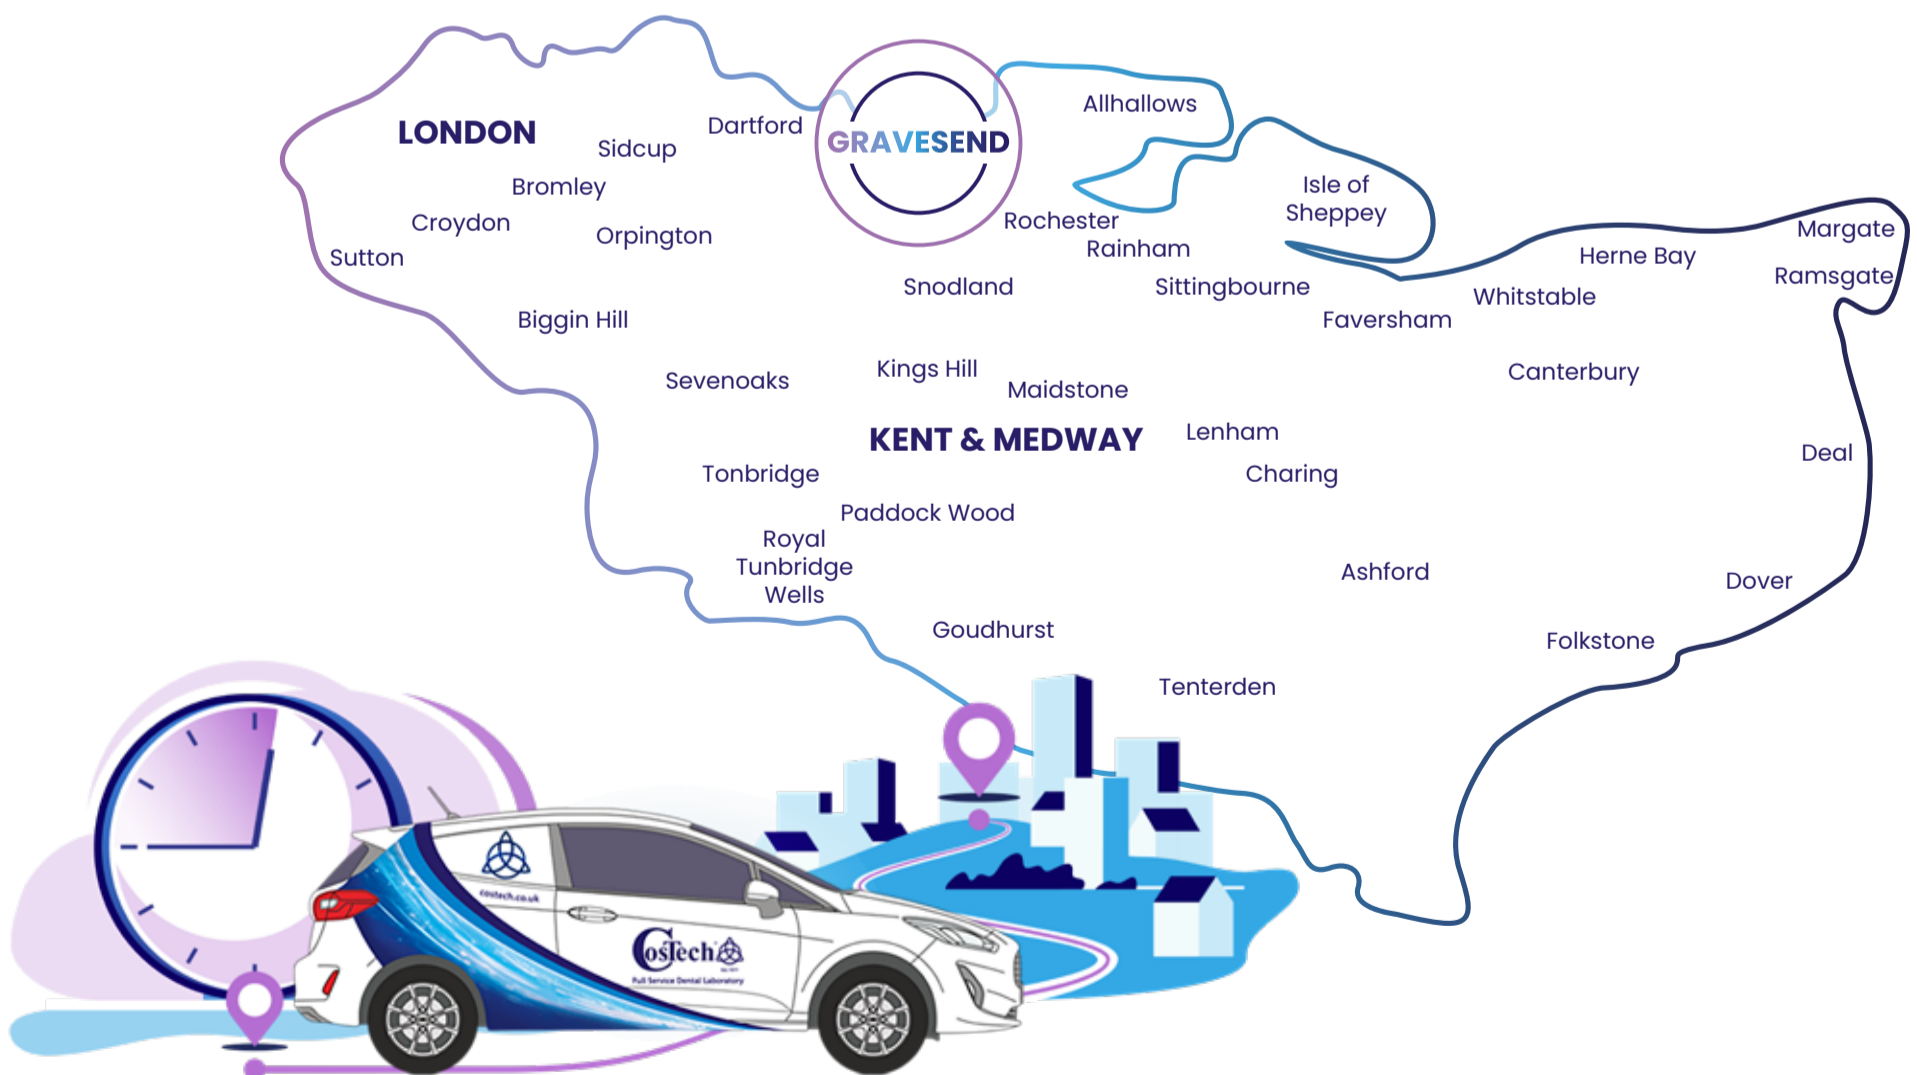

# Collection Service

Available in these areas:

Dartford & Gravesend	DA1 – DA15
Medway	ME1 – ME16, ME19, ME20
Ashford	TN23 – 25, TN27
Canterbury	CT1 – CT8
Margate & Ramsgate	CT9 – CT13
Deal, Dover & Folkstone	CT14 – CT21
Bromley	BR1 – BR8
Croydon	CR0, CR7
Essex	RM, IG
London (East & East Central)	E1 – E7, E13 – E16
London (South East)	SE1 – SE27
London (South West)	SW1 – 12, SW16 – 19