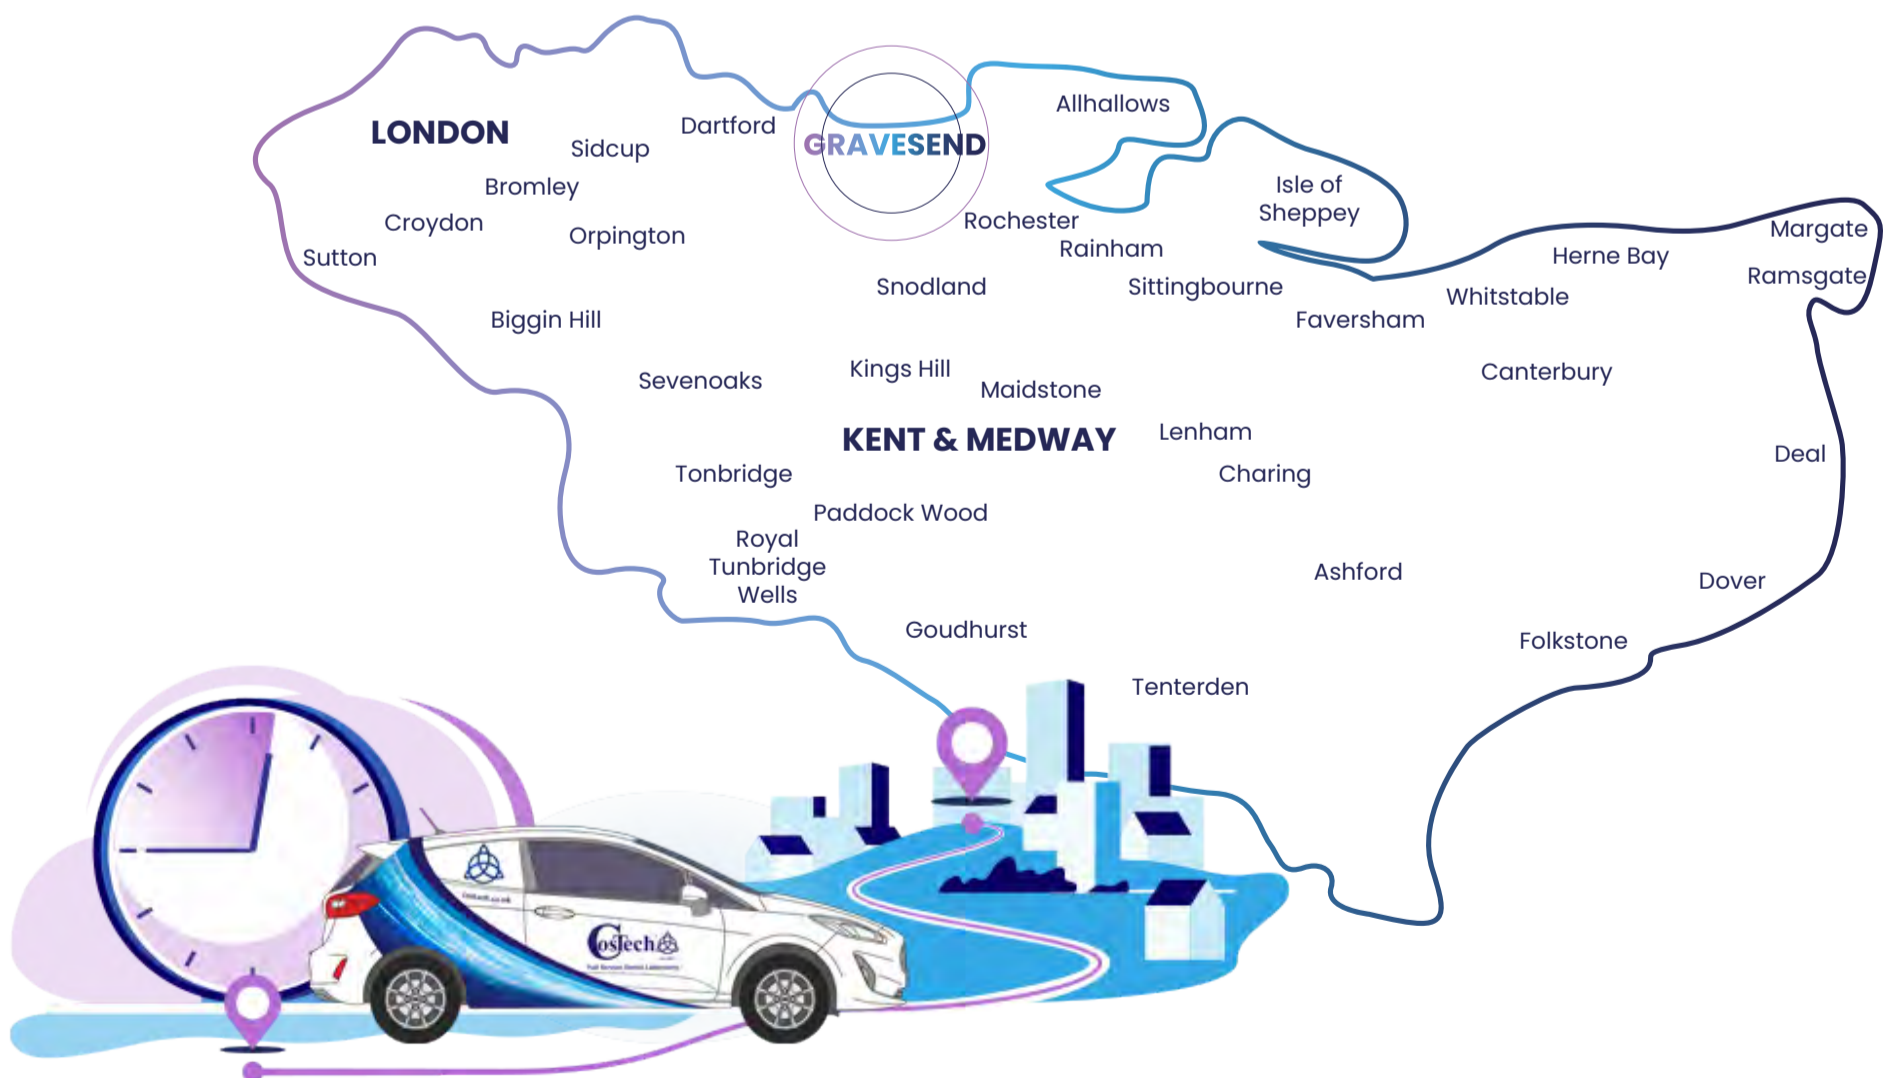

Collection Service

Available in these areas:

Dartford & Gravesend	DA1 – DA17
Medway	ME1 – ME20
Ashford	TN23 – 25, TN27
Canterbury	CT1 – CT8
Margate & Ramsgate	CT9 – CT13
Deal, Dover & Folkstone	CT14 – CT21
Bromley	BR1 – BR8
Croydon	CR0, CR7
Essex	RM, IG
London (East & East Central)	E1 – E7, E13 – E16
London (South East)	SE1 – SE27
London (South West)	SW1 – 12, SW16 – 19